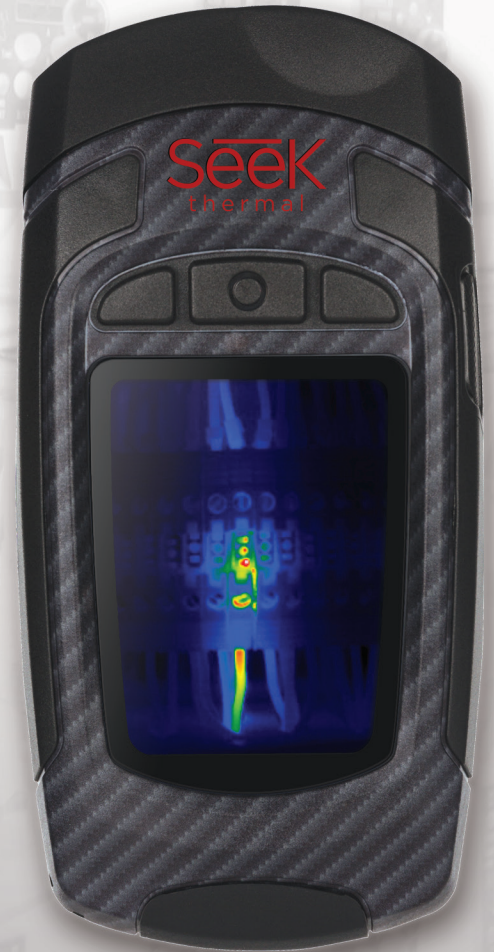

AFFORDABLE, HIGH-PERFORMANCE
THERMAL IMAGING CAMERAS
FOR ELECTRICIANS

thermal.com

Reveal

CompactPRO

RevealPRO

Handheld Thermal Camera with 32,136 Pixels

Smartphone Thermal Camera with 76,800 Pixels

Handheld Thermal Camera with 76,800 Pixels

300 Lumen LED / Light

Works Day & Night

Thermal Sensor	206 x 156
Field of View	36 degrees
Temperature Range	-40F to 626F -40C to 330C
Frame Rate	> 15 Hz

KEY FEATURES

Advanced Thermography Tools | Temperature measurement with automatic detection.

Long-Lasting Rechargeable Battery | Up to 10 hours of continuous thermal imaging.

Removable Storage | Save directly to removable 512MB Micro-SD card.

Waterproof Case
Works Day & Night

Thermal Sensor	320 x 240
Field of View	32 degrees
Temperature Range	-40F to 626F -40C to 330C
Frame Rate	> 15 Hz

KEY FEATURES

Pro Thermography Tools | Temperature measurement with automatic and full manual control.

Focusable Lens for Quick Identification | Aim and focus for the sharpest image.

No Batteries Required | Up to 4 hours of continuous thermal imaging powered by your smartphone.