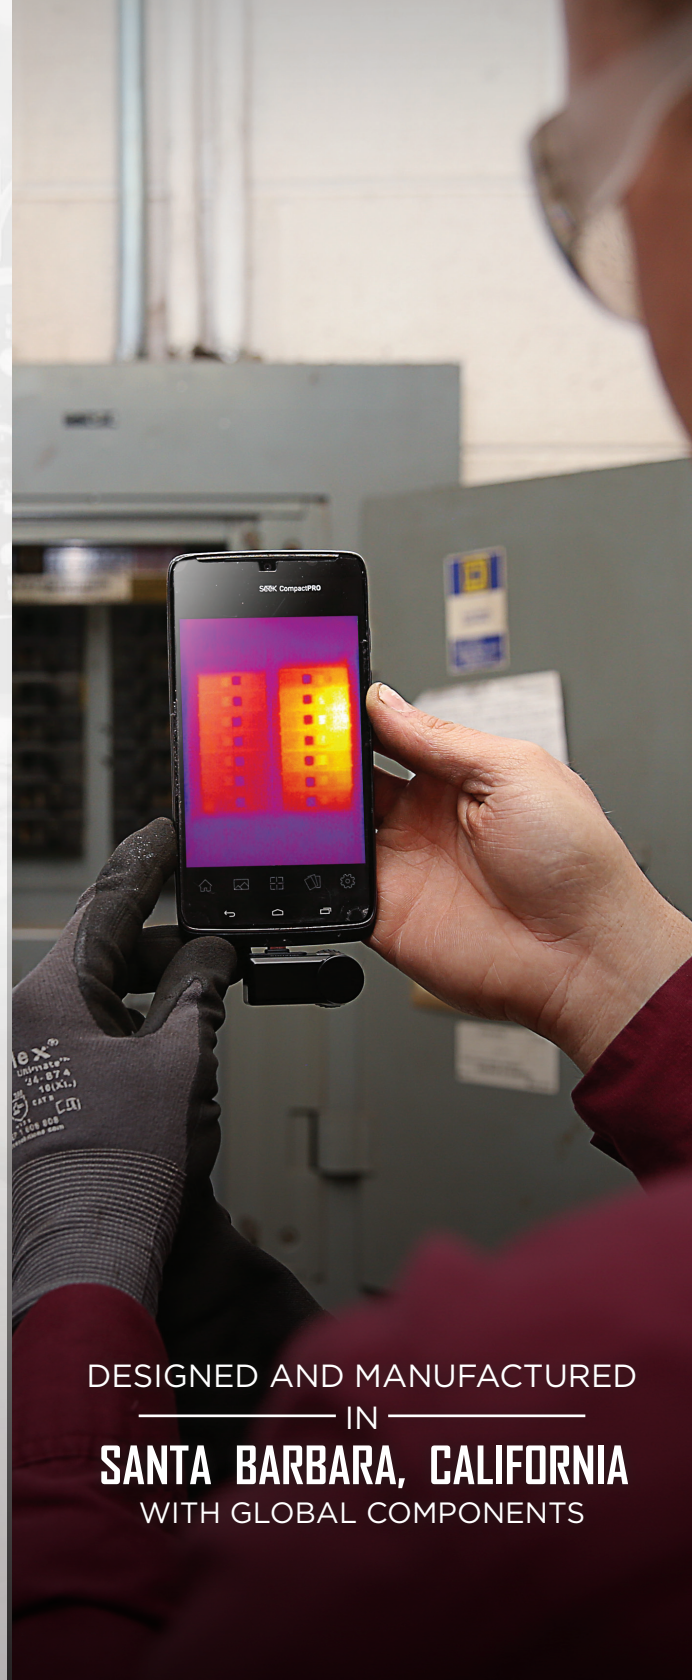

DESIGNED AND MANUFACTURED
— IN —
SANTA BARBARA, CALIFORNIA
WITH GLOBAL COMPONENTS

Seek™ thermal

AFFORDABLE, HIGH-PERFORMANCE
THERMAL IMAGING CAMERAS
FOR ELECTRICIANS