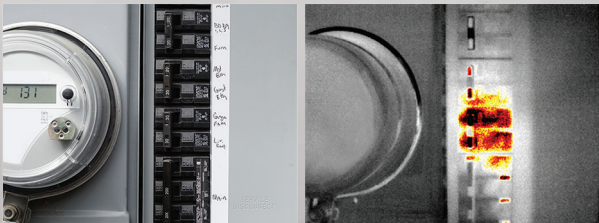

SEE THE UNSEEN™

FAULTY / CORRODED FUSES

LOOSE CONNECTIONS

FAILING PUMPS/MOTORS

UNBALANCED LOADS

OVERLOADED CIRCUITS

DESIGNED AND MANUFACTURED
— IN —
SANTA BARBARA, CALIFORNIA
WITH GLOBAL COMPONENTS

Seek™ thermal

300 Lumen LED / Light

Works Day & Night

Thermal Sensor	206 x 156
Field of View	36 degrees
Temperature Range	-40F to 626F -40C to 330C
Frame Rate	> 15 Hz

KEY FEATURES

Advanced Thermography Tools | Temperature measurement with automatic detection.

Capture and Share Photos & Video | Easily document and share from your smartphone or tablet.

300 Lumen LED / Light

Works Day & Night

Thermal Sensor	320 x 240
Field of View	32 degrees
Temperature Range	-40F to 626F -40C to 330C
Frame Rate	> 15 Hz