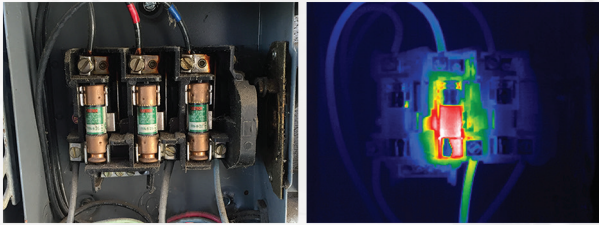

SEE THE UNSEEN™

FAULTY / CORRODED FUSES

LOOSE CONNECTIONS

FAILING PUMPS/MOTORS

UNBALANCED LOADS

OVERLOADED CIRCUITS

DESIGNED AND MANUFACTURED
— IN —
SANTA BARBARA, CALIFORNIA
WITH GLOBAL COMPONENTS

Seek™ thermal

300 Lumen LED / Light

Works Day & Night

Thermal Sensor	206 x 156
Field of View	36 degrees
Temperature Range	-40F to 626F -40C to 330C
Frame Rate	> 15 Hz

KEY FEATURES

Advanced Thermography Tools | Temperature measurement with automatic detection.