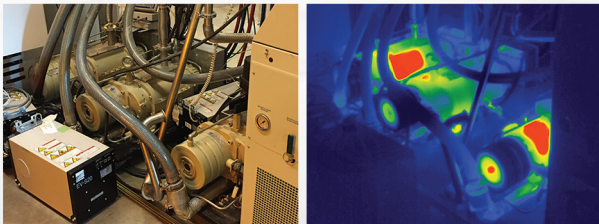

SEE THE UNSEEN™

FAULTY / CORRODED FUSES

LOOSE CONNECTIONS

FAILING PUMPS/MOTORS

UNBALANCED LOADS

OVERLOADED CIRCUITS

DESIGNED AND MANUFACTURED
— IN —
SANTA BARBARA, CALIFORNIA
WITH GLOBAL COMPONENTS

Seek™ thermal

300 Lumen LED / Light

Works Day & Night

Thermal Sensor	206 x 156
Field of View	36 degrees
Temperature Range	-40F to 626F -40C to 330C
Frame Rate	> 15 Hz

KEY FEATURES

Advanced Thermography Tools | Temperature measurement with automatic detection.