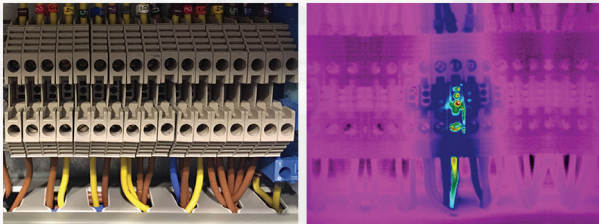

SEE THE UNSEEN™

FAULTY / CORRODED FUSES

LOOSE CONNECTIONS

FAILING PUMPS/MOTORS

UNBALANCED LOADS

OVERLOADED CIRCUITS

DESIGNED AND MANUFACTURED
— IN —
SANTA BARBARA, CALIFORNIA
WITH GLOBAL COMPONENTS

Seek™ thermal

300 Lumen LED / Light

Works Day & Night

Thermal Sensor	206 x 156
Field of View	36 degrees
Temperature Range	-40F to 626F -40C to 330C
Frame Rate	> 15 Hz

KEY FEATURES

Advanced Thermography Tools | Temperature measurement with automatic detection.